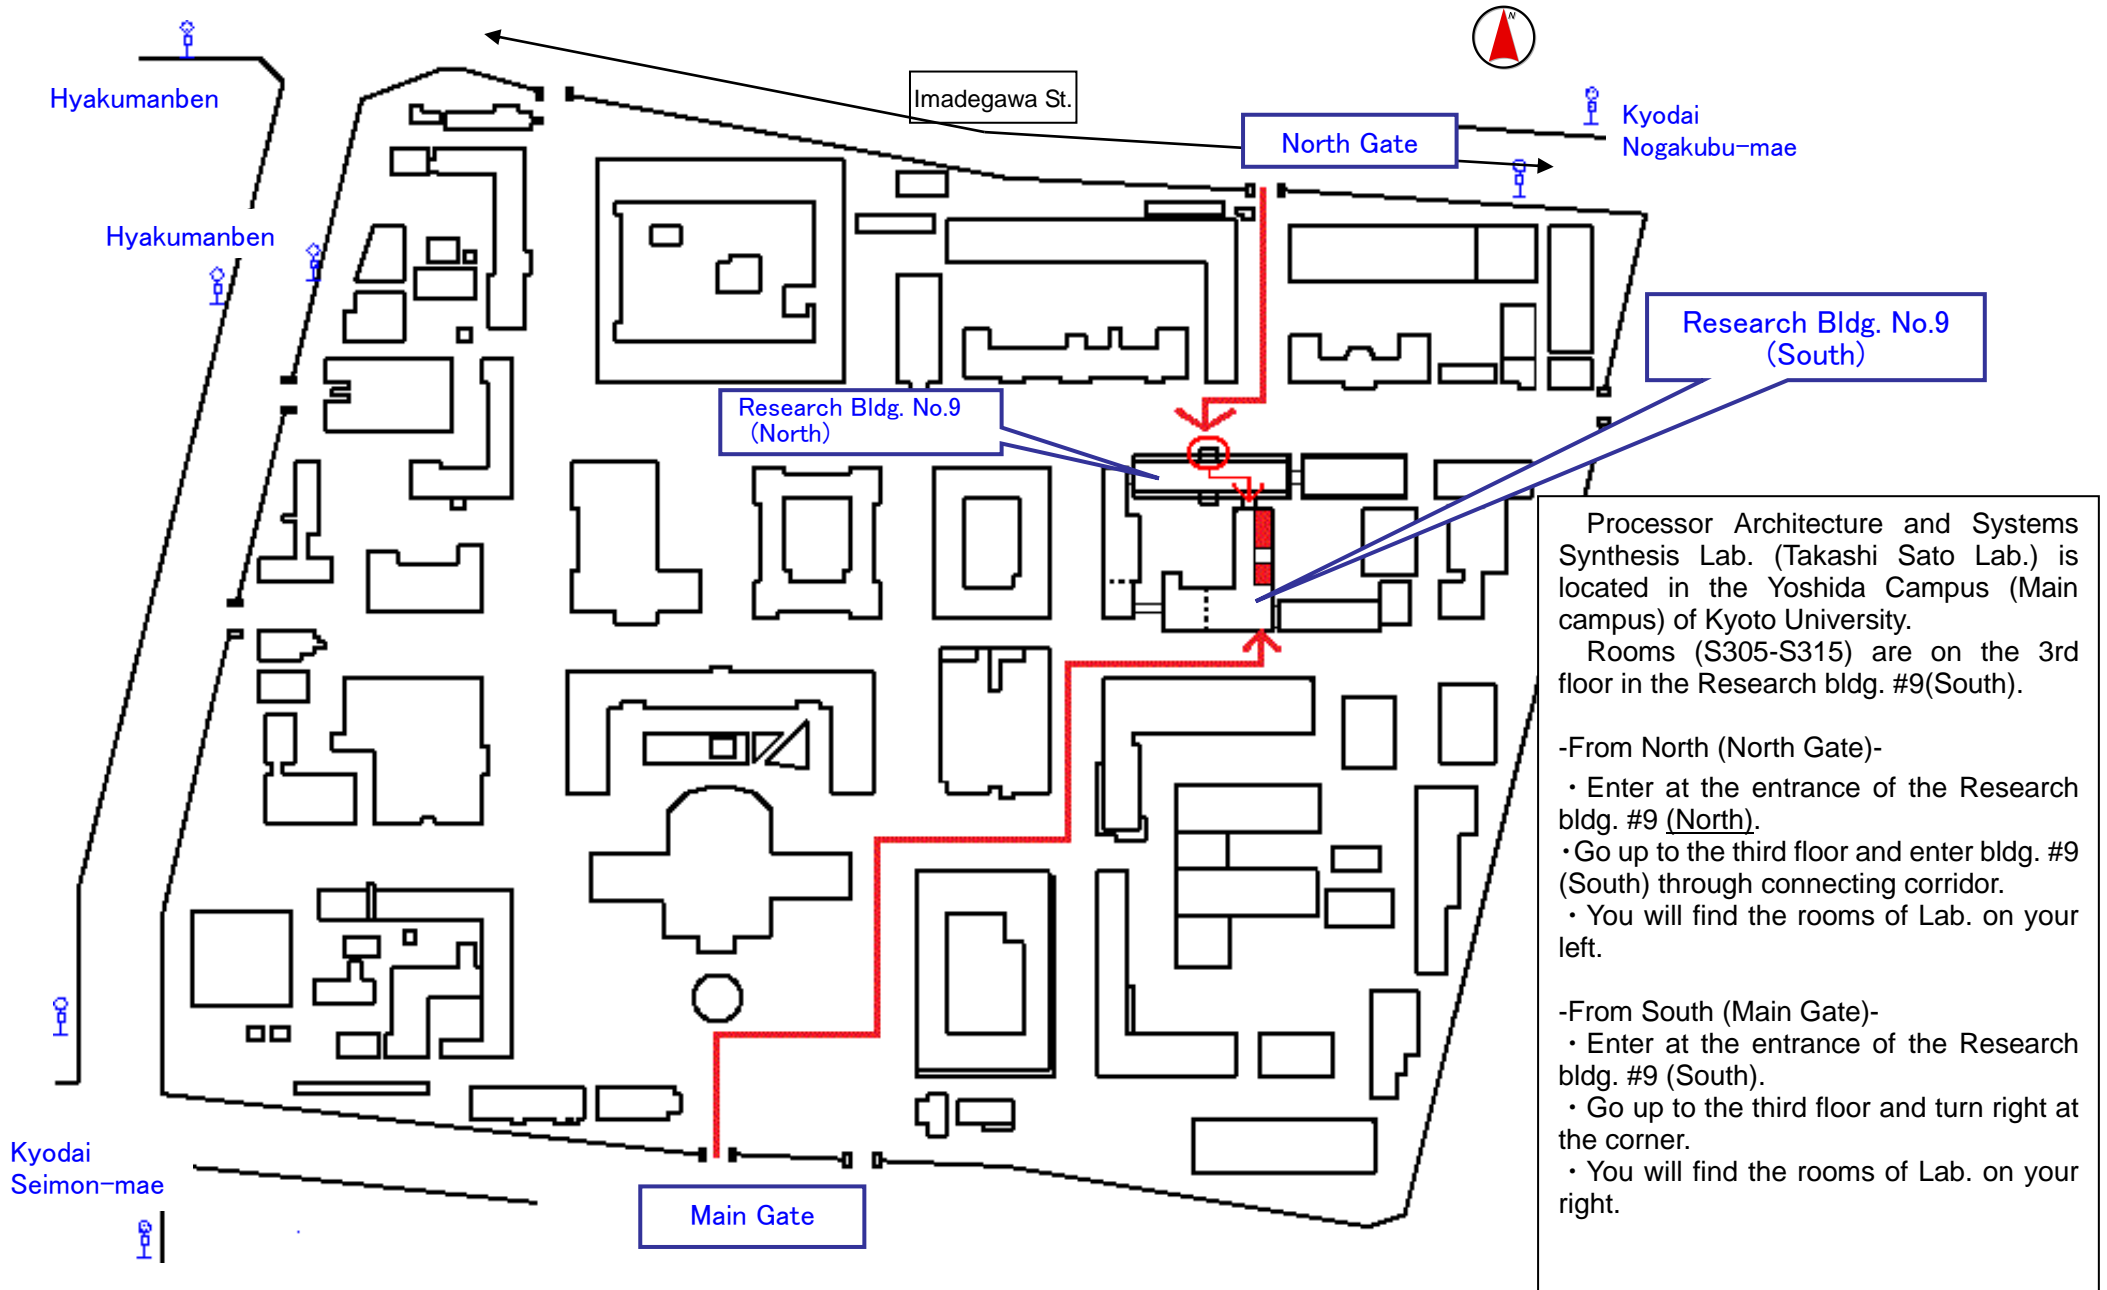

# Kyoto University Yoshida Campus (Main campus) Map

Processor Architecture and Systems Synthesis Lab. (Takashi Sato Lab.) is located in the Yoshida Campus (Main campus) of Kyoto University.  
Rooms (S305-S315) are on the 3rd floor in the Research bldg. #9(South).

-From North (North Gate)-

- Enter at the entrance of the Research bldg. #9 (North).
- Go up to the third floor and enter bldg. #9 (South) through connecting corridor.
- You will find the rooms of Lab. on your left.

-From South (Main Gate)-

- Enter at the entrance of the Research bldg. #9 (South).
- Go up to the third floor and turn right at the corner.
- You will find the rooms of Lab. on your right.